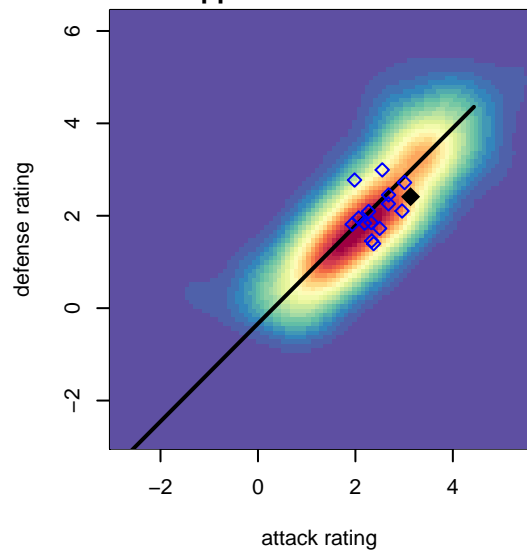

Venues played:
 2016 Rainier Challenge Copa U15
 2016 WA Rush Cup G02 Silver U15
 2016 Win PSPL WSPL 2 (02) U15
 2016 WA Cup Silver Division

Highline Premier Blue G02
 Dots are actual minus expected GF (blue circles) and GA (red triangles).
 Blue line is smoothed change in attack strength. Red is smoothed change in defense strength.

**attack and defense variance (black dot)
relative to other teams
and top 10 in region**

**attack and defense rating
relative to others at age
and all opponents in last 13 months**

**attack and defense rating
relative to others at age
and all opponents in last 13 months**

Performance relative to 13 month average

Performance relative to 13 month average

Distribution of opponents
Red = Lose zone, Blue = Win zone, Green = Even
Black line separates win/lose zones

lot. A=Neither has attack advantage, B=Opponent has both attack and defense advantage, C=Opponent has both attack and defense disadvantage, D=Both have