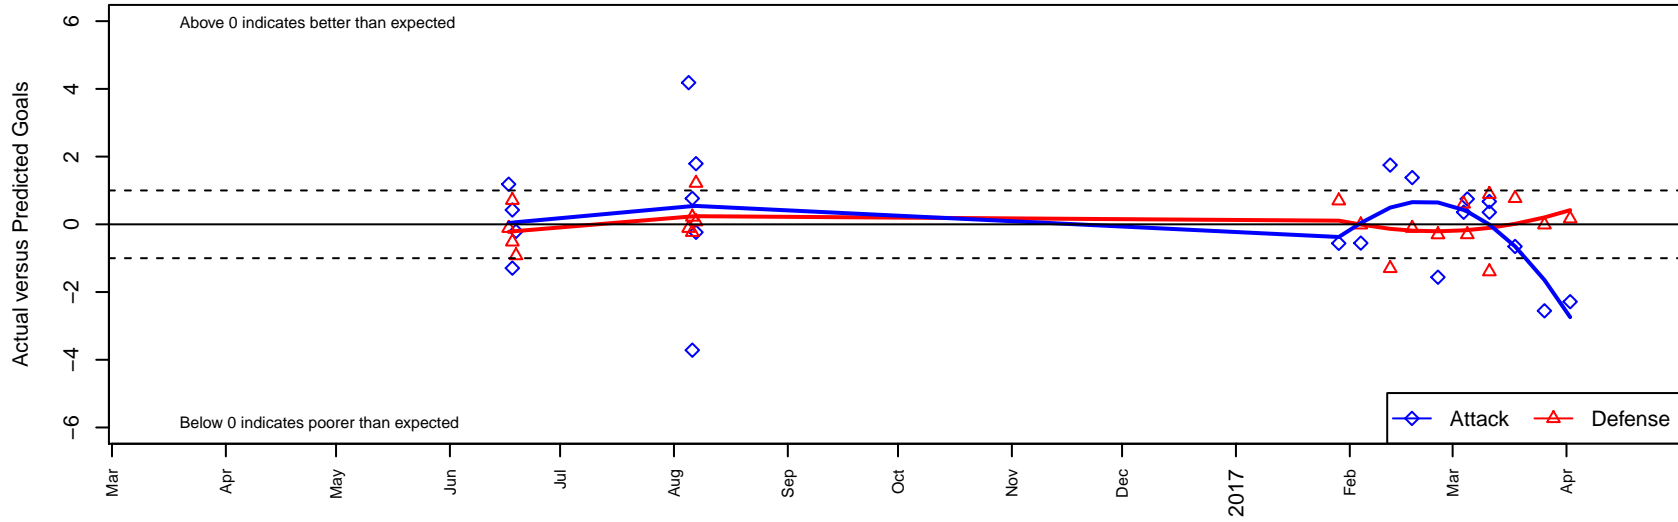

Highline Premier Blue G02

Highline Premier FC
 Burien, WA
 G02 total strength=1600
 attack=22.92 defense=11.16
 spr league = Win PSPL WSPL 2 (02) U15

alt names used:
 Highline Premier Eagles G02
 HIGHLINE PREMIER FC HIGHLINE PREMIER
 Highline Premier FC Eagles 02
 HIGHLINE PREMIER FC G02

Venues played:
 2016 Rainier Challenge Copa U15
 2016 WA Rush Cup G02 Silver U15
 2016 Win PSPL WSPL 2 (02) U15
 2016 WA Cup Silver Division

Highline Premier Blue G02
 Dots are actual minus expected GF (blue circles) and GA (red triangles).
 Blue line is smoothed change in attack strength. Red is smoothed change in defense strength.

**attack and defense variance (black dot)
relative to other teams
and top 10 in region**

**attack and defense rating
relative to others at age
and all opponents in last 13 months**

**attack and defense rating
relative to others at age
and all opponents in last 13 months**

Performance relative to 13 month average

Performance relative to 13 month average

Distribution of opponents
Red = Lose zone, Blue = Win zone, Green = Even
Black line separates win/lose zones

lot. A=Neither has attack advantage, B=Opponent has both attack and defense advantage, C=Opponent has both attack and defense disadvantage, D=Both have