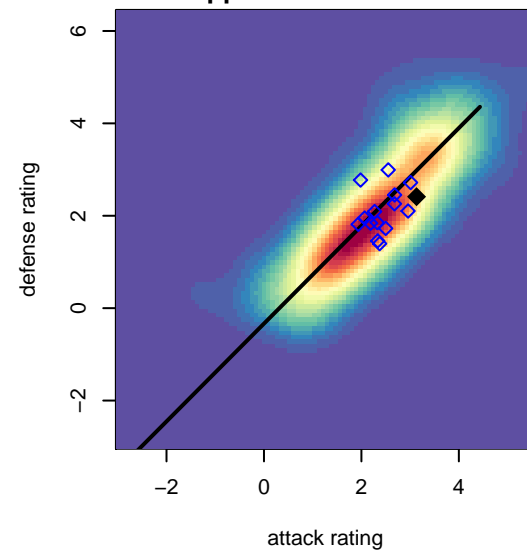

Venues played:
 2016 Rainier Challenge Copa U15
 2016 WA Rush Cup G02 Silver U15
 2016 Win PSPL WSPL 2 (02) U15
 2016 WA Cup Silver Division

Highline Premier Blue G02
 Dots are actual minus expected GF (blue circles) and GA (red triangles).
 Blue line is smoothed change in attack strength. Red is smoothed change in defense strength.

**attack and defense variance (black dot)
relative to other teams
and top 10 in region**

**attack and defense rating
relative to others at age
and all opponents in last 13 months**

**attack and defense rating
relative to others at age
and all opponents in last 13 months**

Performance relative to 13 month average

Performance relative to 13 month average

Distribution of opponents
Red = Lose zone, Blue = Win zone, Green = Even
Black line separates win/lose zones

lot. A=Neither has attack advantage, B=Opponent has both attack and defense advantage, C=Opponent has both attack and defense disadvantage, D=Both have