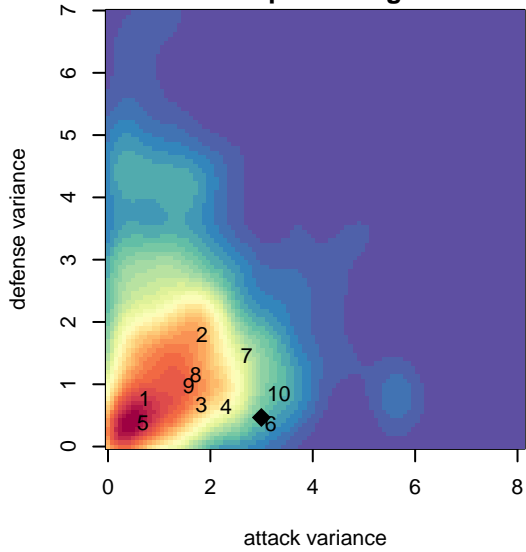

Highline Premier Blue G02

Highline Premier FC
 Burien, WA
 G02 total strength=1600
 attack=22.92 defense=11.16
 spr league = Win PSPL WSPL 2 (02) U15

alt names used:
 Highline Premier Eagles G02
 HIGHLINE PREMIER FC HIGHLINE PREMIER
 Highline Premier FC Eagles 02
 HIGHLINE PREMIER FC G02

Venues played:
 2016 Rainier Challenge Copa U15
 2016 WA Rush Cup G02 Silver U15
 2016 Win PSPL WSPL 2 (02) U15
 2016 WA Cup Silver Division

Highline Premier Blue G02
 Dots are actual minus expected GF (blue circles) and GA (red triangles).
 Blue line is smoothed change in attack strength. Red is smoothed change in defense strength.

**attack and defense variance (black dot)
relative to other teams
and top 10 in region**

**attack and defense rating
relative to others at age
and all opponents in last 13 months**

**attack and defense rating
relative to others at age
and all opponents in last 13 months**

Performance relative to 13 month average

Performance relative to 13 month average

Distribution of opponents
Red = Lose zone, Blue = Win zone, Green = Even
Black line separates win/lose zones

lot. A=Neither has attack advantage, B=Opponent has both attack and defense advantage, C=Opponent has both attack and defense disadvantage, D=Both have