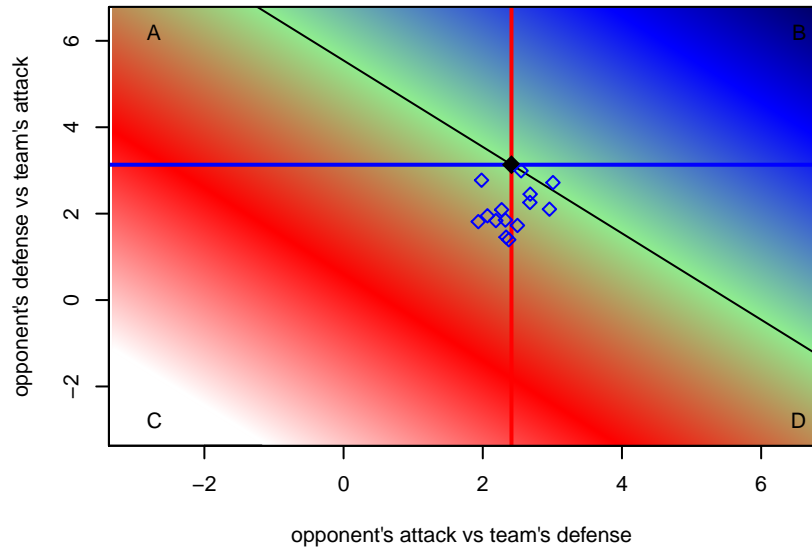

Venues played:
 2016 Rainier Challenge Copa U15
 2016 WA Rush Cup G02 Silver U15
 2016 Win PSPL WSPL 2 (02) U15
 2016 WA Cup Silver Division

Highline Premier Blue G02
 Dots are actual minus expected GF (blue circles) and GA (red triangles).
 Blue line is smoothed change in attack strength. Red is smoothed change in defense strength.

**attack and defense variance (black dot)
relative to other teams
and top 10 in region**

**attack and defense rating
relative to others at age
and all opponents in last 13 months**

**attack and defense rating
relative to others at age
and all opponents in last 13 months**

Performance relative to 13 month average

Performance relative to 13 month average

Distribution of opponents
Red = Lose zone, Blue = Win zone, Green = Even
Black line separates win/lose zones

lot. A=Neither has attack advantage, B=Opponent has both attack and defense advantage, C=Opponent has both attack and defense disadvantage, D=Both have